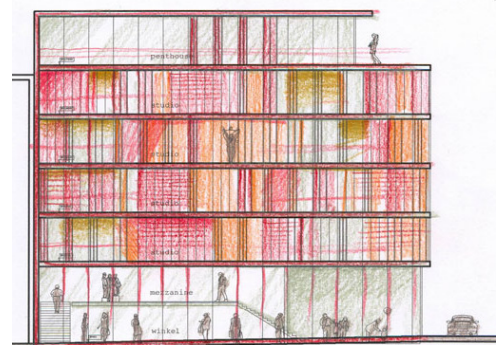

# development v.m.

commercial development  
sketch design

**project:** feasibility study for commercial building in the centre of leuven. the client requests modern, minimal architecture in contrast with the surrounding classical neo-styles.