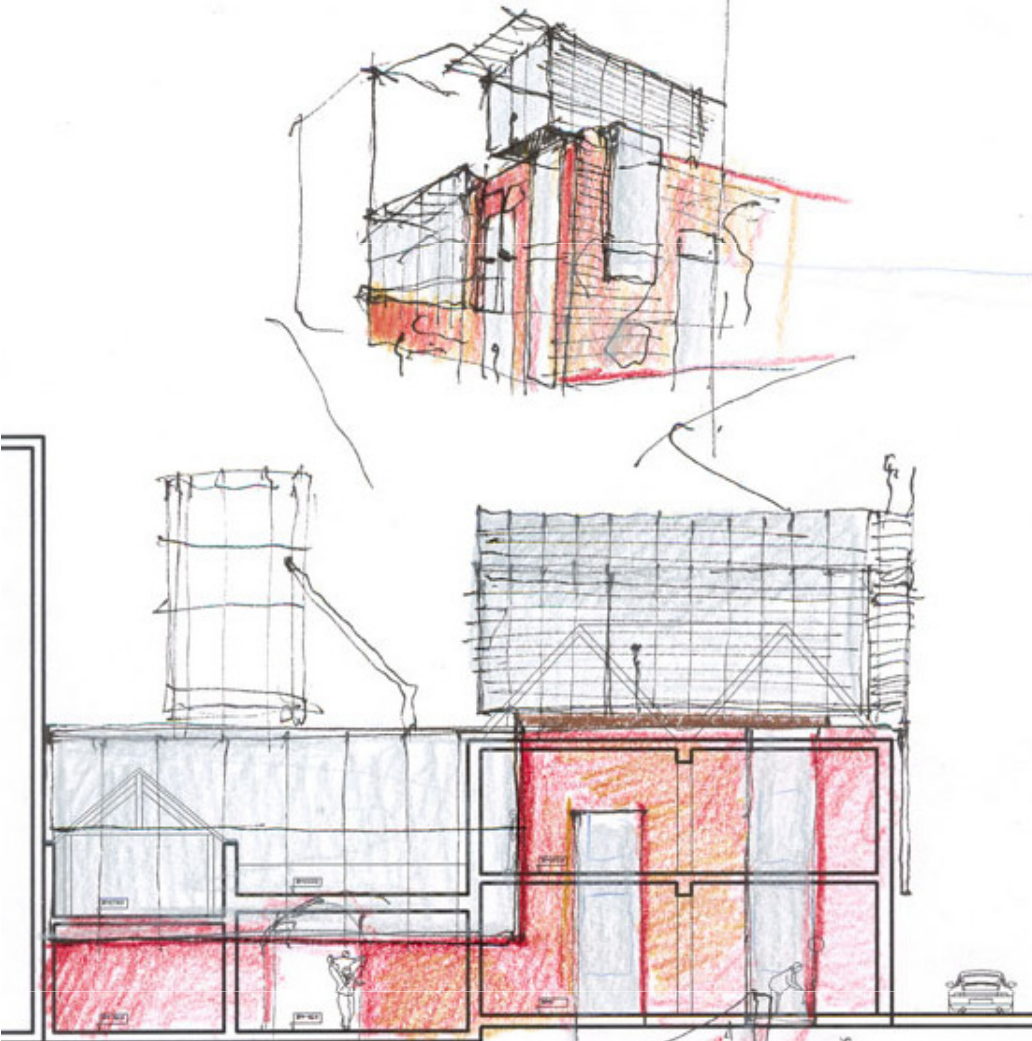

medium

eer

# development v.m.

commercial development  
sketch design

**project:** feasibility study for commercial building in the centre of leuven. the client requests modern, minimal architecture in contrast with the surrounding classical neo-styles.