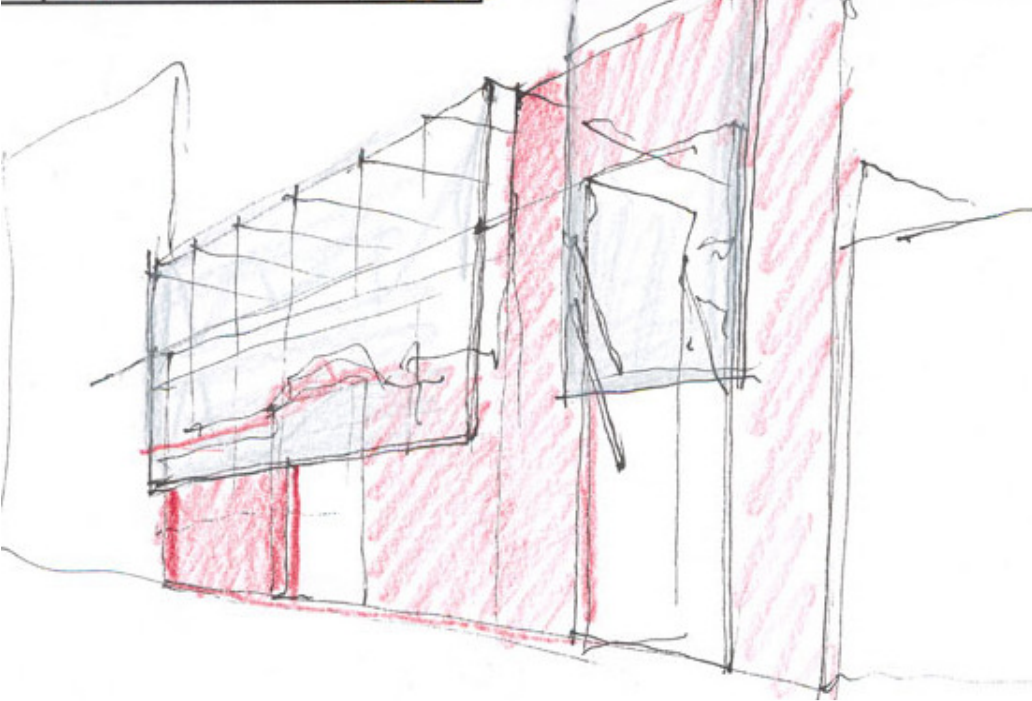

medium

eer

# development v.m.

commercial development  
sketch design

**project:** feasibility study for commercial building in the centre of leuven. the client requests modern, minimal architecture in contrast with the surrounding classical neo-styles.