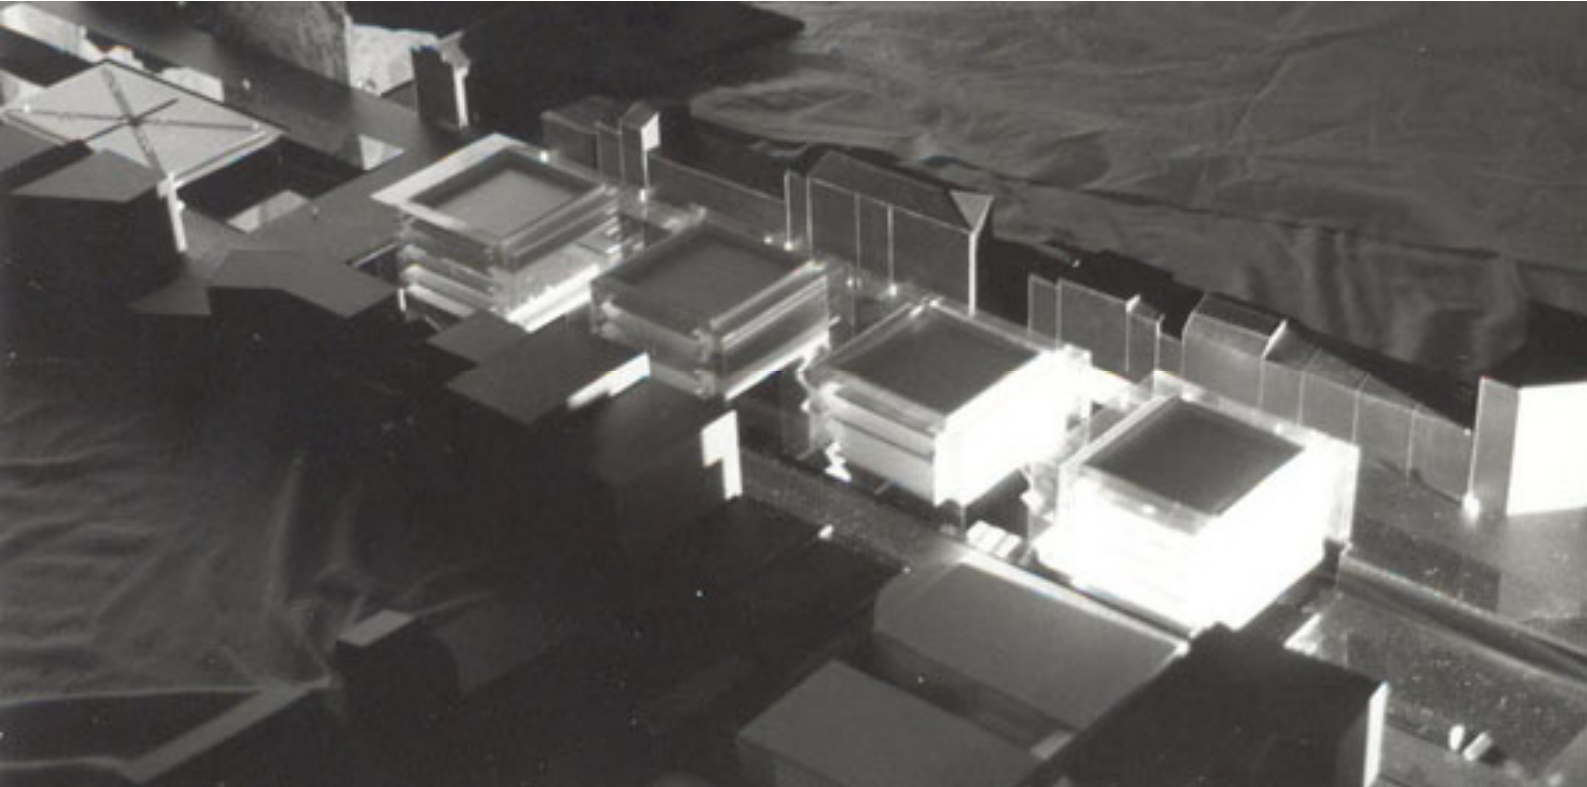

medium

eer

health centre
school project

mens sana

project: the centre of the city of brussels is defined by a pentagon, one of the sides consists of an important canal. in past times it has been used for industrial transport as well as recreational purposes, now it is a rather abundant and desolate area, surrounded by poor quality housing with no recreational facilities. the proposal re-installs former promenades along the canal, with possibilities to access a chain of transparent buildings offering a variation of entertainment. the "mental" entertainment area is linked to the housing through a zone for "physical" sports facilities.

project mens sana
function health centre
location brussels
belgium
year 1991

eer architectural design
info@eerdesign.com