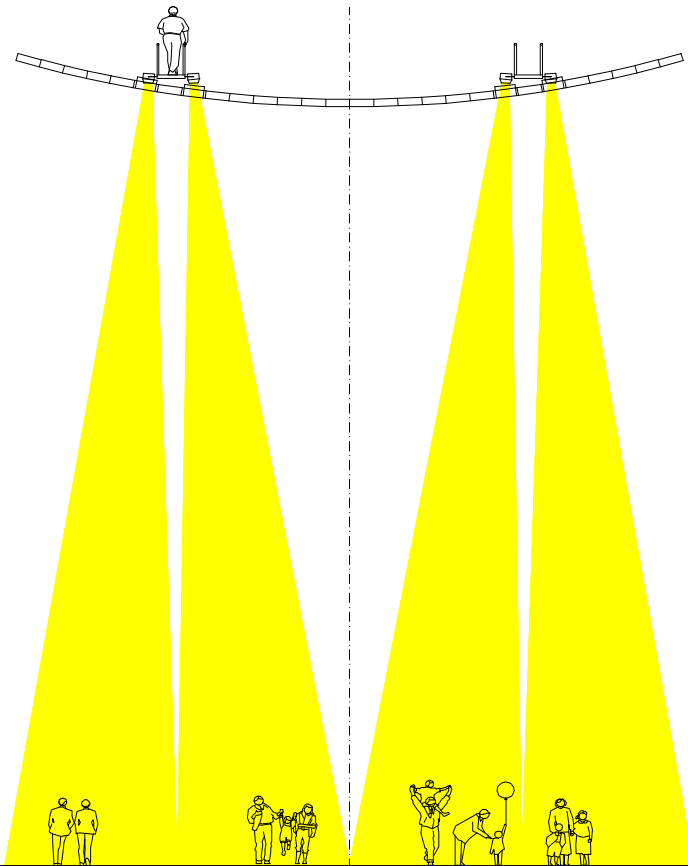

light

eer

paragon
shopping center

breon 1999

project: renovation of one of the major shopping malls in singapore, located along orchard road, the central commercial district. a metal ceiling looks like it is being curved through gravity. at 6 storeys above ground level, 56 spot lights are incorporated in this metal womb.

kreon 1999

specifications: 56 HIT 1500W lamps with an angle of 4° provide ambient lighting on the area 25 meter below. this narrow beam enables recessed and hidden positioning of the spot lights, thus providing no glare to the visitors. all services and techniques are incorporated in the suspended ceiling.