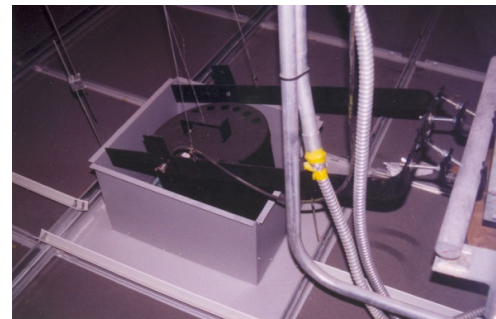

light

eer

paragon
shopping center

breon 1999

project: renovation of one of the major shopping malls in singapore, located along orchard road, the central commercial district. a metal ceiling looks like it is being curved through gravity. at 6 storeys above ground level, 56 spot lights are incorporated in this metal womb.

kreon 1999

specifications: 56 HIT 1500W lamps with an angle of 4° provide ambient lighting on the area 25 meter below. this narrow beam enables recessed and hidden positioning of the spot lights, thus providing no glare to the visitors. all services and techniques are incorporated in the suspended ceiling.