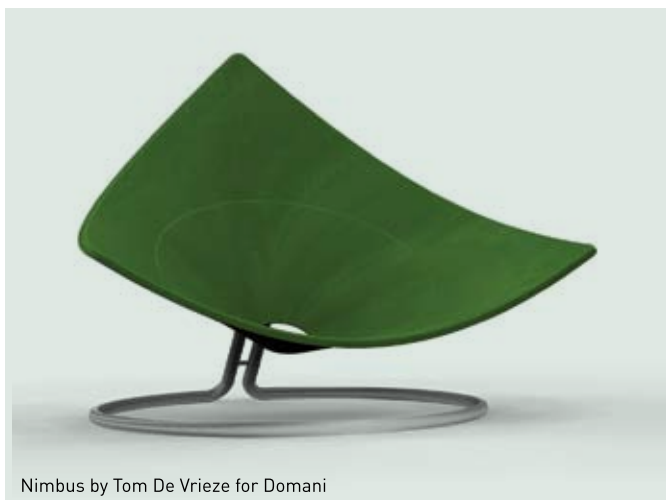

Rock Garden Modular Planter, by Alain Gilles for Qui est Paul?

Nimbus by Tom De Vrieze for Domani

Grid by Luc Ramael for Felicerossi

Geike by Michaël Verheyden

Play by James Davis for JAGA

WA? by EER for Led Design Innovation